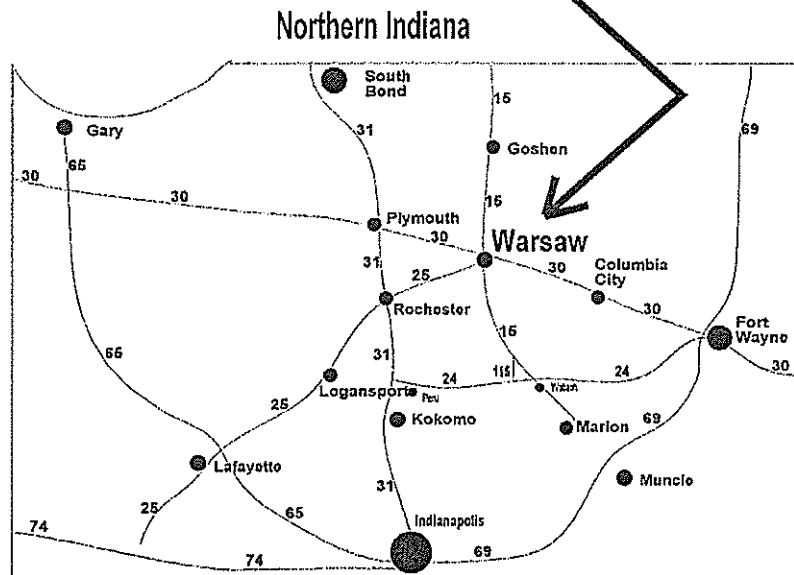

** FROM INDIANAPOLIS

Directions to MAVRON, INC.

For assistance call MAVRON at 267-3044 (local calls) or (800) 551-1498 (long distance calls).

- Opt 1 Take US 31 N to Plymouth, then US 30 E. After St. Rd 19 (Etna Green) watch for green sign announcing turn 3/4 mile past large RR Donnelly plant on Old 30 take (first main road) right on Zimmer Rd. MAVRON for C.C.A.C (sports complex). Turn right (south) on CR 350 W. Follow to "T" at Old 30/Lake St. turn left (east). is located directly after the RailRoad tracks. Turn right into our side plant parking lot.
- Opt 2 Take US 31 north to Rochester. Take State Road 25 northeast to Warsaw. As you approach Warsaw, you will see a golf course on your right. At the edge of Warsaw you will come to a stop sign where 25 will turn right, but you should continue north and you will be on Zimmer Road. MAVRON is less than 1 mile north of the intersection on the left side of the road (just before the RR tracks).
- Opt 3 Take US 31 N to St Rd 24, go east to St. Rd 15 north. Follow to Warsaw. At second light in town, you will see Marsh Supermarket on the left corner. Take a left at the light (following sign for St Rd 25). You will be traveling west to first 4 way stop. Turn right (north) and MAVRON will be on your right directly BEFORE the railroad tracks.

* Once in MAVRON parking area you will see a drop box mounted on the outside wall by the door to the right of the loading dock.

Warsaw, IN